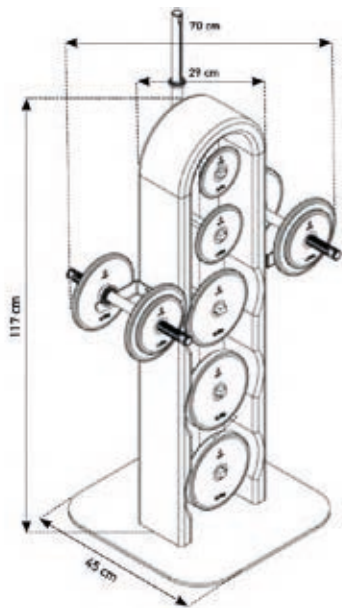

1 - 2 x

-

3 x

-

3 x

-

NOHRD SQUATRACK

221 cm
17 cm
69 cm

60 kg

2 x

Charge Max
200 kg

WEIGHTPLATE TOWER

117 cm
45 cm
45 cm

KG 88 kg

2 x

KG -