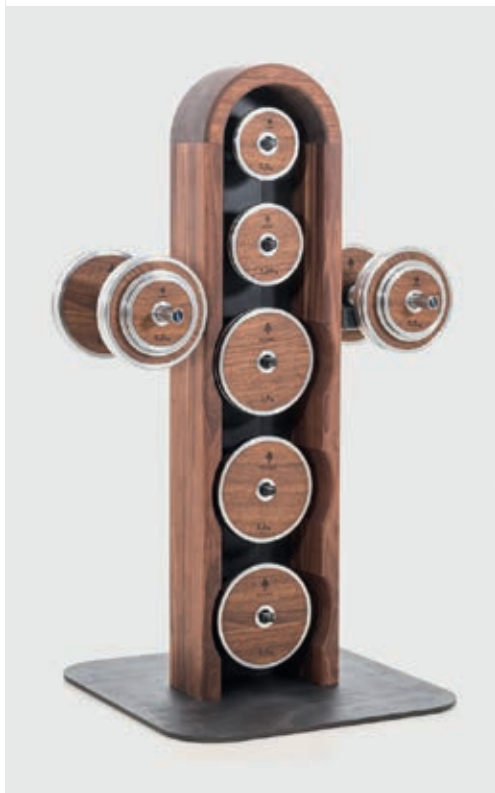

60 kg

2 x

Charge Max
200 kg

WEIGHTPLATE TOWER

117 cm
45 cm
45 cm

KG 88 kg

2 x

KG -