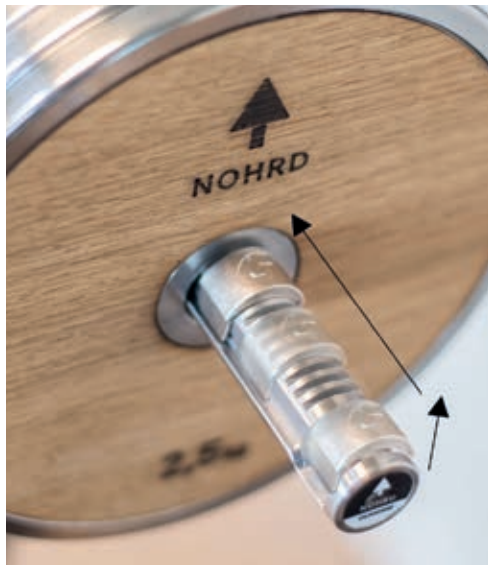

60 kg

2 x

Charge Max
200 kg

WEIGHTPLATE TOWER

117 cm
45 cm
45 cm

KG 88 kg

2 x

KG -