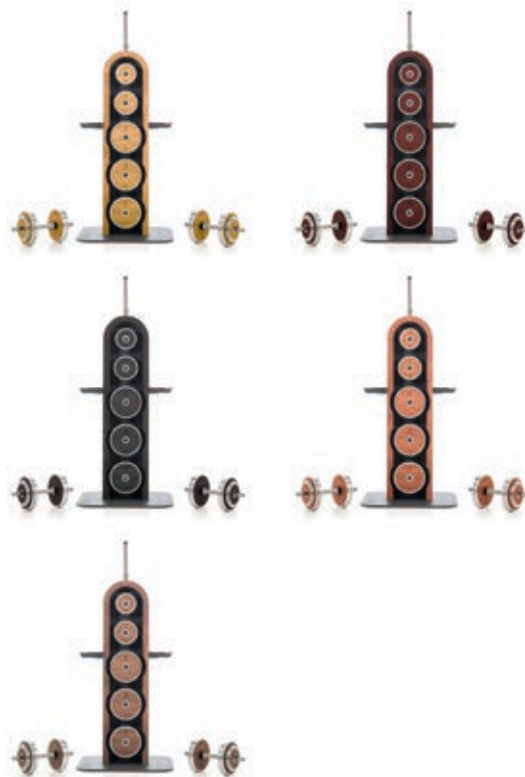

60 kg

2 x

Charge Max
200 kg

WEIGHTPLATE TOWER

117 cm
45 cm
45 cm

KG 88 kg

2 x

KG -